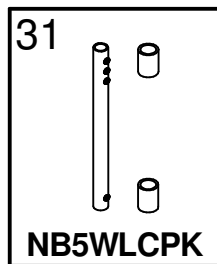

23
NB10GS
 GASKET SET FOR
 MODELS 7.5L & 10L
 PRICE £11.60

24
NB15GS
 GASKET SET FOR
 MODEL 15L
 PRICE £12.80

25
NB5BA
 BODY FOR
 MODEL 5L
 P.O.A

26
NB10BA
 BODY FOR
 MODELS 7.5L & 10L
 P.O.A

27
NB15BA
 BODY FOR
 MODEL 15L
 P.O.A

28
NB5BLG
 BODY LID GASKET
 FOR MODEL 5L
 PRICE £5.40

29
NB10BLG
 BODY LID GASKET FOR
 MODELS 7.5L & 10L
 PRICE £6.20

30
NB15BLG
 BODY LID GASKET
 FOR MODEL 15L
 PRICE £6.40

31
NB5WLCPK
 WATER LEVEL
 CONTROL PIPE FOR 5L
 PRICE £21.30