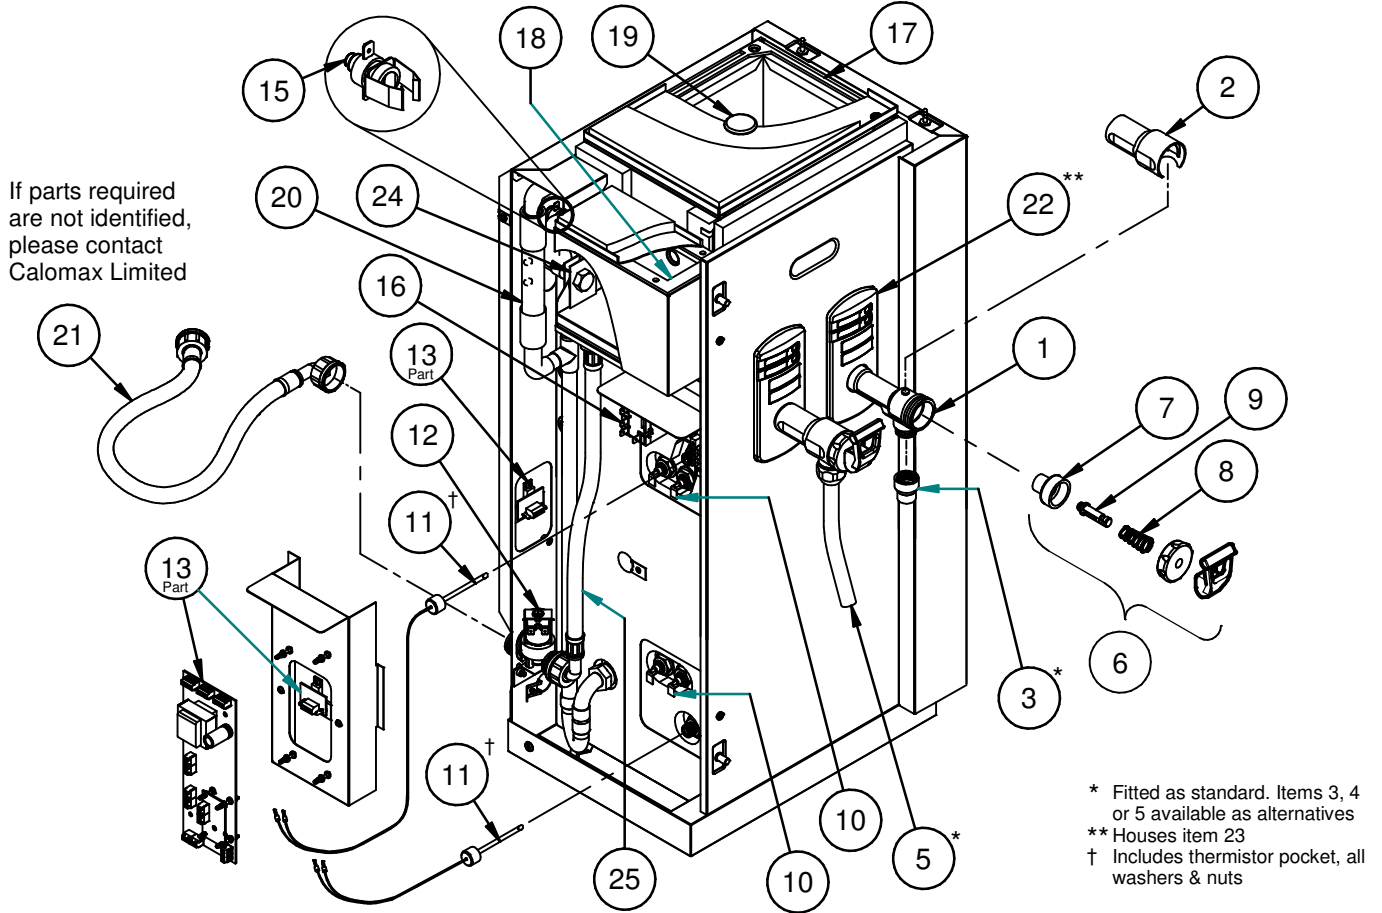

Exploded parts view Kudos6 Dual Flow